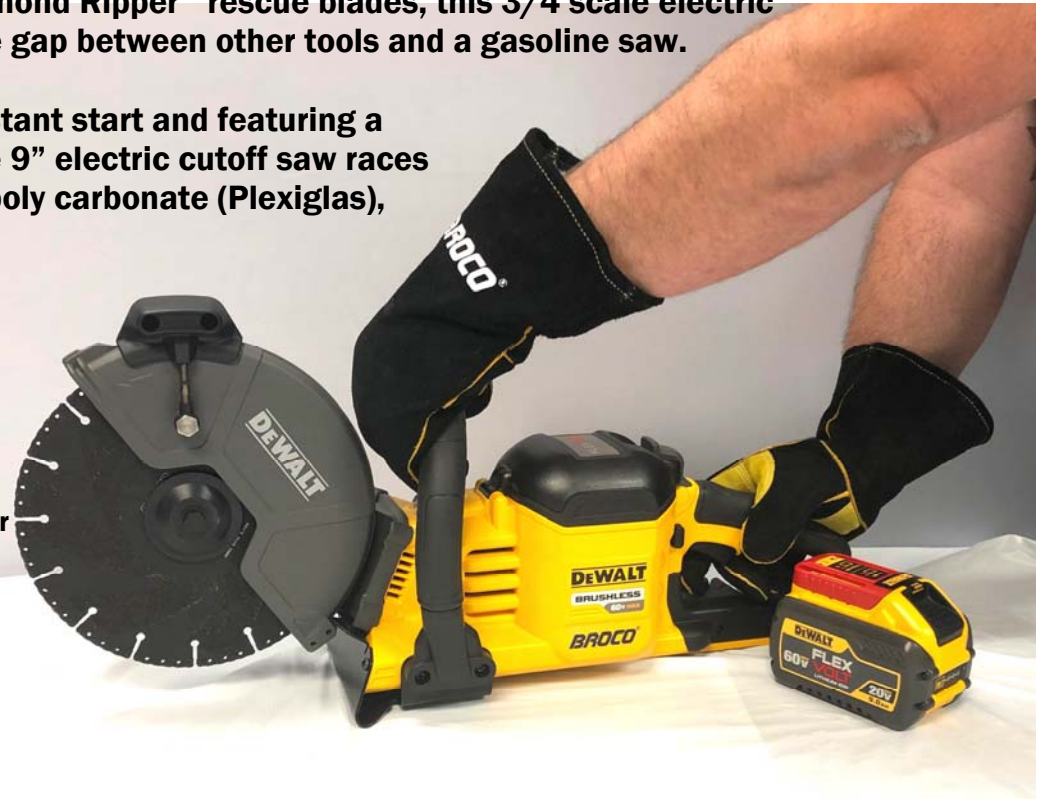

# 9" Electric Cutoff Saw Set BRO-60V-9CS, "The Little Quickie"

**BROCO**<sup>®</sup>

## More Depth of Cut, More Power & Longer Battery Life!

Featuring Broco's 9" Diamond Ripper™ rescue blades, this 3/4 scale electric "quickie saw" bridges the gap between other tools and a gasoline saw.

With the advantage of instant start and featuring a blade brake for safety the 9" electric cutoff saw races through steel, concrete, poly carbonate (Plexiglas), and laminated glass.

### Saw Features:

- More power
- Depth of cut
- Light weight
  - \* 60 volt brushless motor
  - \* 9 amp, longer lasting batteries
  - \* Instant startup
  - \* Blade brake
  - \* Easy to carry
  - \* More control